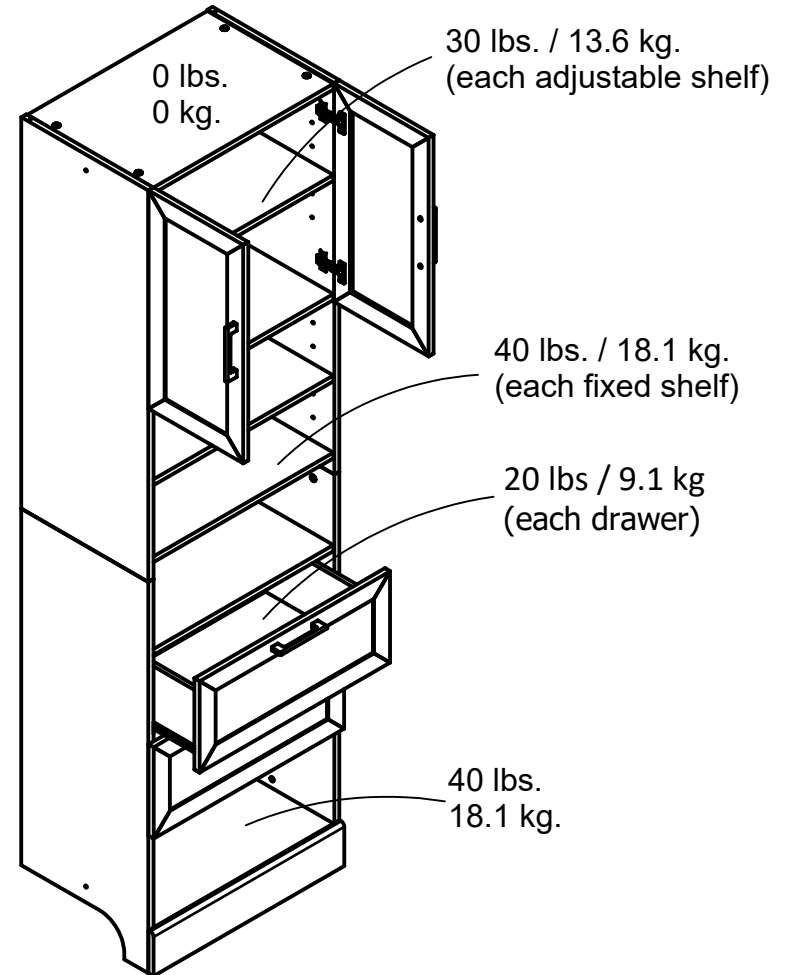

9235

Interior Storage dimensions:
Beyond Doors
(2) storage spaces (adj heights)
22.05 in. (56.0 cm) W
21.73 in. (55.2 cm) H
14.80 in. (37.6 cm) D
4.09 cubic feet

Storage dimensions:
Below Doors
(2) storage spaces (adj heights)
22.05 in. (56.0 cm) W
16.22 in. (41.2 cm) H
14.80 in. (37.6 cm) D
3.06 cubic feet

Storage dimensions:
Above Drawers
22.05 in. (56.0 cm) W
9.21 in. (23.4 cm) H
14.80 in. (37.6 cm) D
1.74 cubic feet

Storage dimensions:
Below Drawers
22.05 in. (56.0 cm) W
10.16 in. (25.8 cm) H
14.80 in. (37.6 cm) D
1.91 cubic feet

Interior Drawer dimensions:
20.00 in. (50.8 cm) W
5.89 in. (14.95 cm) H
12.97 in. (32.95 cm) D
0.88 cubic feet each drawer

Overall Product Size:
23.46"W x 16.22"D x 83.23"H
59.6cm W x 41.2cm D x 211.4cm H

Wood Breakdown: 92%
Total storage: 12.56 cubic feet

Adjustable Shelf
hole spacing:
2.50 in. (6.4 cm)

Maximum Weight Capacities
Unit Weight: 103 lbs. (46.7 kg)