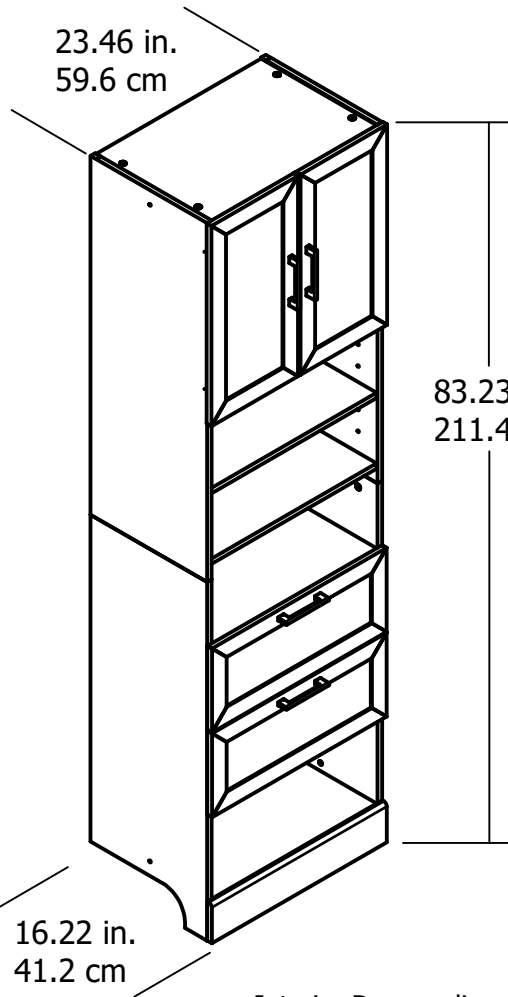

9235

Interior Storage dimensions:
Beyond Doors
(2) storage spaces (adj heights)
22.05 in. (56.0 cm) W
21.73 in. (55.2 cm) H
14.80 in. (37.6 cm) D
4.09 cubic feet

Storage dimensions:
Below Doors
(2) storage spaces (adj heights)
22.05 in. (56.0 cm) W
16.22 in. (41.2 cm) H
14.80 in. (37.6 cm) D
3.06 cubic feet

Storage dimensions:
Above Drawers
22.05 in. (56.0 cm) W
9.21 in. (23.4 cm) H
14.80 in. (37.6 cm) D
1.74 cubic feet

Storage dimensions:
Below Drawers
22.05 in. (56.0 cm) W
10.16 in. (25.8 cm) H
14.80 in. (37.6 cm) D
1.91 cubic feet

Interior Drawer dimensions:
20.00 in. (50.8 cm) W
5.89 in. (14.95 cm) H
12.97 in. (32.95 cm) D
0.88 cubic feet each drawer

Overall Product Size:
23.46"W x 16.22"D x 83.23"H
59.6cm W x 41.2cm D x 211.4cm H

Wood Breakdown: 92%
Total storage: 12.56 cubic feet

Adjustable Shelf
hole spacing:
2.50 in. (6.4 cm)

Maximum Weight Capacities
Unit Weight: 103 lbs. (46.7 kg)